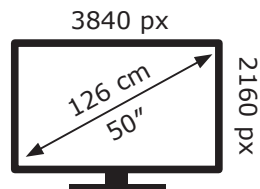

ENERGY

LG Electronics

50NANO793NE

86 kWh/1000h

ABCDEF**G**

101 kWh/1000h

2019/2013